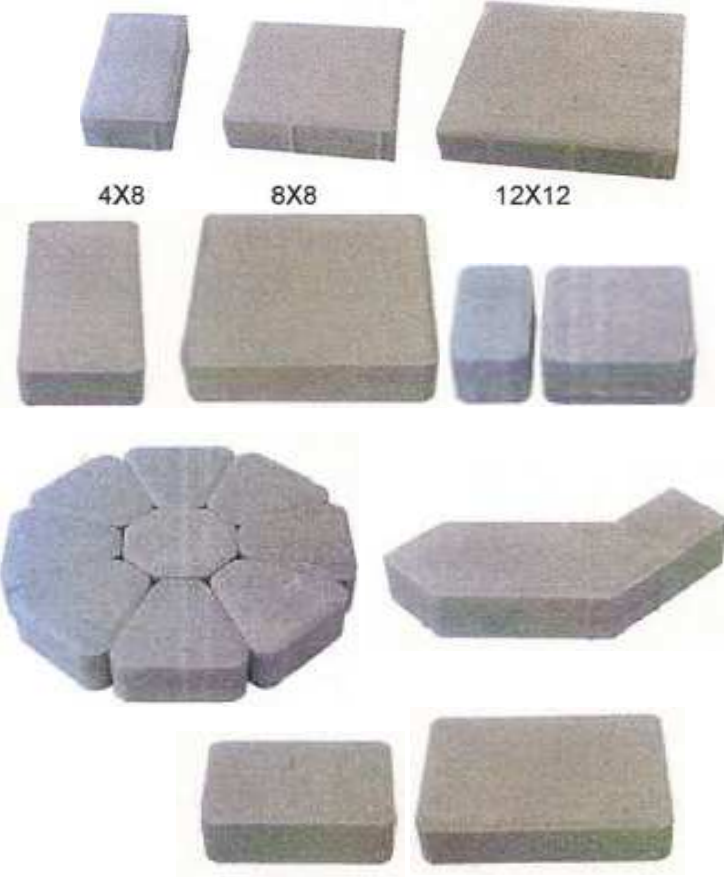

Fendt Concrete Pavers

	1st Pallet		2nd Pallet		3rd (& up) Pallet		Square Foot Per Cube
	Price Per SF	Price Per Cube	Price Per SF	Price Per Cube	Price Per SF	Price Per Cube	

Interlocking Pavers							
Holland Series							
Add $0.30 per sf for Mossy Oak, $0.60 per sf for Spectrum, and $1.20 per sf for Spectrum Elite (Spectrum Elite available only in 4-6)							
4x8 Holland	$2.79	$301.32	$2.65	$286.25	$2.51	$271.19	108
8x8 Holland	$3.77	$361.92	$3.58	$343.82	$3.39	$325.73	96
12x12 Holland	$3.77	$271.44	$3.58	$257.87	$3.39	$244.30	72

New Symetry™	$4.16	$349.44	$3.95	$331.97	$3.74	$314.50	84

New 6x6	$4.16	$424.32	$3.95	$403.10	$3.74	$381.89	102

Vintage Series							
Circle cube	$3.46	$245.66	$3.29	$233.38	$3.11	$221.09	71
Square & small rectangle cube	$3.46	$276.80	$3.29	$262.96	$3.11	$249.12	80
Large rectangle cube	$3.46	$276.80	$3.29	$262.96	$3.11	$249.12	80
Extra large rectangle cube	$3.46	$311.40	$3.29	$295.83	$3.11	$280.26	90
Double large rectangle cube	$3.46	$314.86	$3.29	$299.12	$3.11	$283.37	91
Large square cube	$3.46	$335.62	$3.29	$318.84	$3.11	$302.06	97

Eco Classic Permeable Paver							
Full	$4.05	$309.02	$3.85	$293.56	$3.65	$278.11	76.3
Half	$4.05	$309.02	$3.85	$293.56	$3.65	$278.11	76.3